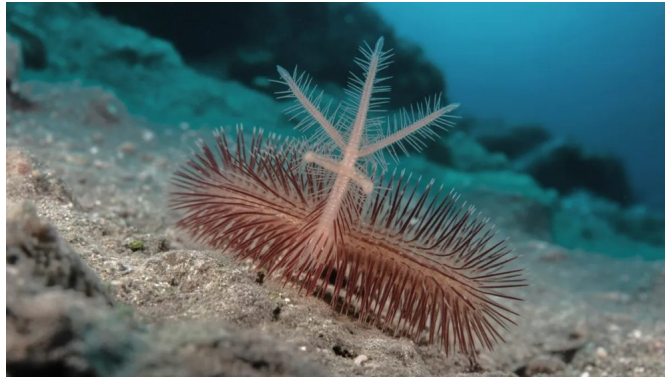

Animal Fact Sheet

Name: _____ Date: _____

Bristle Worm

Polychaeta (multiple species)

Bristle worms are a diverse group of segmented marine worms belonging to the class Polychaeta. These invertebrates are characterized by their elongated, soft bodies and numerous bristles (called chae...

Quick facts

Classification: Invertebrate

Family: various (e.g., Nereididae, Eunicidae, Amphinomidae)

Habitat: Ocean

Diet: Omnivore

Conservation status: Least Concern

Lifespan: 1-5 years

Weight: Less than 1 g to 50 g

Scientific name: Polychaeta (multiple species)

Did you know?

- Some bristle worm species can reach over 3 meters (10 feet) in length, making them among the largest marine worms.
- Bristle worms can regenerate lost body parts if injured. Some species are bioluminescent, producing light to attract mates or deter predators. The gr...