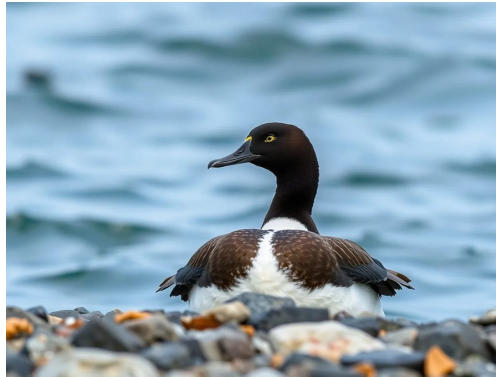

## Common Eider

*Somateria mollissima*

The Common Eider is a large sea duck found along the northern coasts of Europe, North America, and eastern Siberia. Males are strikingly colored with bold black and white plumage and greenish napes, ...

### Quick facts

**Classification:** Bird

**Family:** Anatidae

**Habitat:** Coastal marine environments, rocky seashores, and islands in subarctic and arctic regions

**Diet:** Carnivore

**Conservation status:** Least Concern

**Lifespan:** 10-20 years

**Weight:** 1.2–2.8 kg

**Scientific name:** *Somateria mollissima*