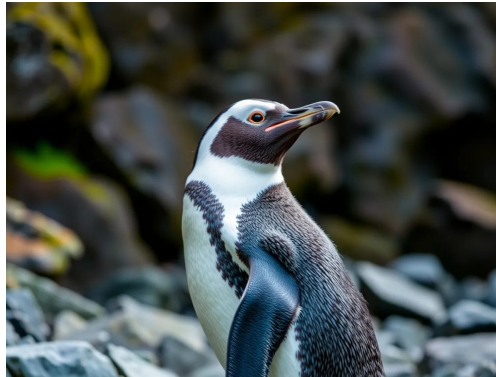

Animal Fact Sheet

Name: _____ Date: _____

Fiordland Penguin

Eudyptes pachyrhynchus

The Fiordland Penguin, also known as the Fiordland Crested Penguin, is a medium-sized penguin native to the temperate rainforests and rugged coastlines of New Zealand's South Island. It is recognized...

Quick facts

Classification: Bird

Family: Spheniscidae

Habitat: Temperate coastal rainforest and rocky shorelines

Diet: Carnivore

Conservation status: Vulnerable

Lifespan: 10-20 years

Weight: 2.5-4 kg

Scientific name: *Eudyptes pachyrhynchus*

Did you know?

- Fiordland Penguins can travel over 1,000 kilometers at sea outside the breeding season, venturing as far as Tasmania and the southern Australian coasts...
- Fiordland Penguins are one of the world's rarest penguin species and are famous for their loud braying calls, especially during the breeding season. ...