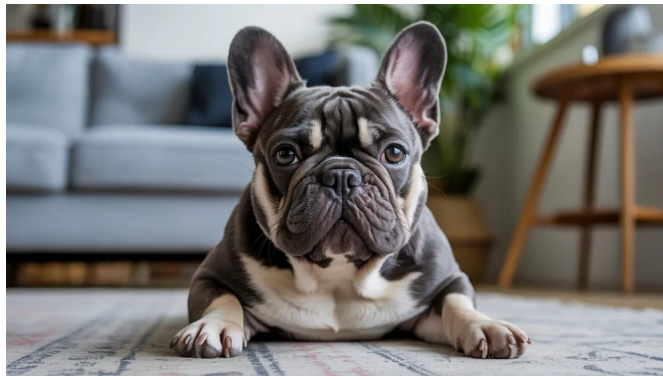

Animal Fact Sheet

Name: _____ Date: _____

French Bulldog

Canis lupus familiaris

The French Bulldog is a small, muscular domestic dog breed known for its distinctive bat-like ears, short snout, and compact build. Originating in the 19th century as a companion animal in France, th...

Quick facts

Classification: Mammal

Family: Canidae

Habitat: Domestic (Urban, Suburban Homes)

Diet: Omnivore

Conservation status: Least Concern

Lifespan: 10-12 years

Weight: 16-28 lbs (7-13 kg)