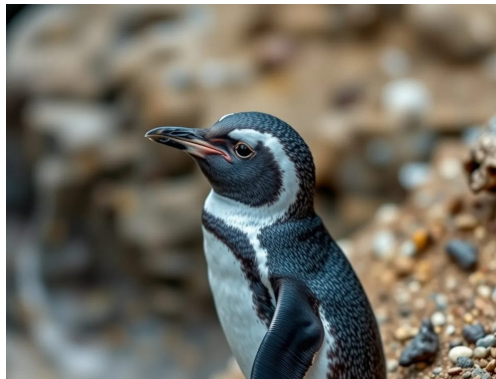

Animal Fact Sheet

Name: _____ Date: _____

Little Blue Penguin

Eudyptula minor

The Little Blue Penguin, also known as the Fairy Penguin, is the smallest species of penguin in the world, standing at just around 30 cm tall. Its plumage is a distinctive slate-blue color, setting i...

Quick facts

Classification: Bird

Family: Spheniscidae

Habitat: Coastal and marine environments

Diet: Carnivore

Conservation status: Least Concern

Lifespan: 6-7 years in the wild

Weight: 0.9–1.2 kg

Scientific name: *Eudyptula minor*

Did you know?

- Little Blue Penguins often return to the exact same nesting site and even the same burrow year after year.
- Little Blue Penguins are nocturnal on land, returning to their colonies only after dusk to avoid predators. They can swim at speeds up to 6 km/h and ...