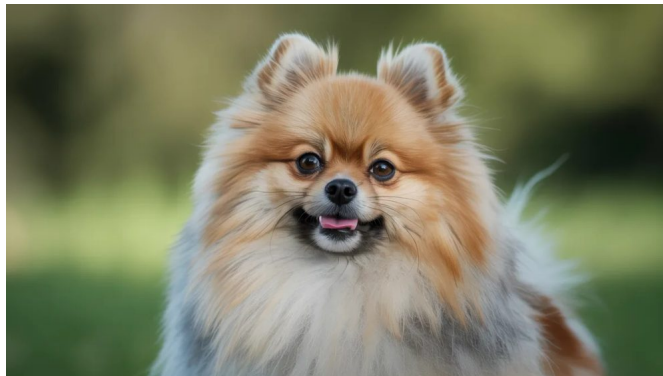

Animal Fact Sheet

Name: _____ Date: _____

Pomeranian Dog

Canis lupus familiaris

The Pomeranian is a small, fluffy breed of domestic dog known for its thick double coat, fox-like face, and lively personality. Originally descended from larger sled-pulling Spitz-type dogs of the Po...

Quick facts

Classification: Mammal

Family: Canidae

Habitat: Domesticated; lives primarily in human households

Diet: Omnivore

Conservation status: Least Concern

Lifespan: 12-16 years

Weight: 1.4–3.2 kg (3–7 lbs)

Scientific name: *Canis lupus familiaris*

Did you know?

- Despite their small size, Pomeranians are often fearless and will challenge dogs much larger than themselves.
- Pomeranians were popularized by Queen Victoria, who owned several and helped reduce their size through selective breeding. They are known for their l...